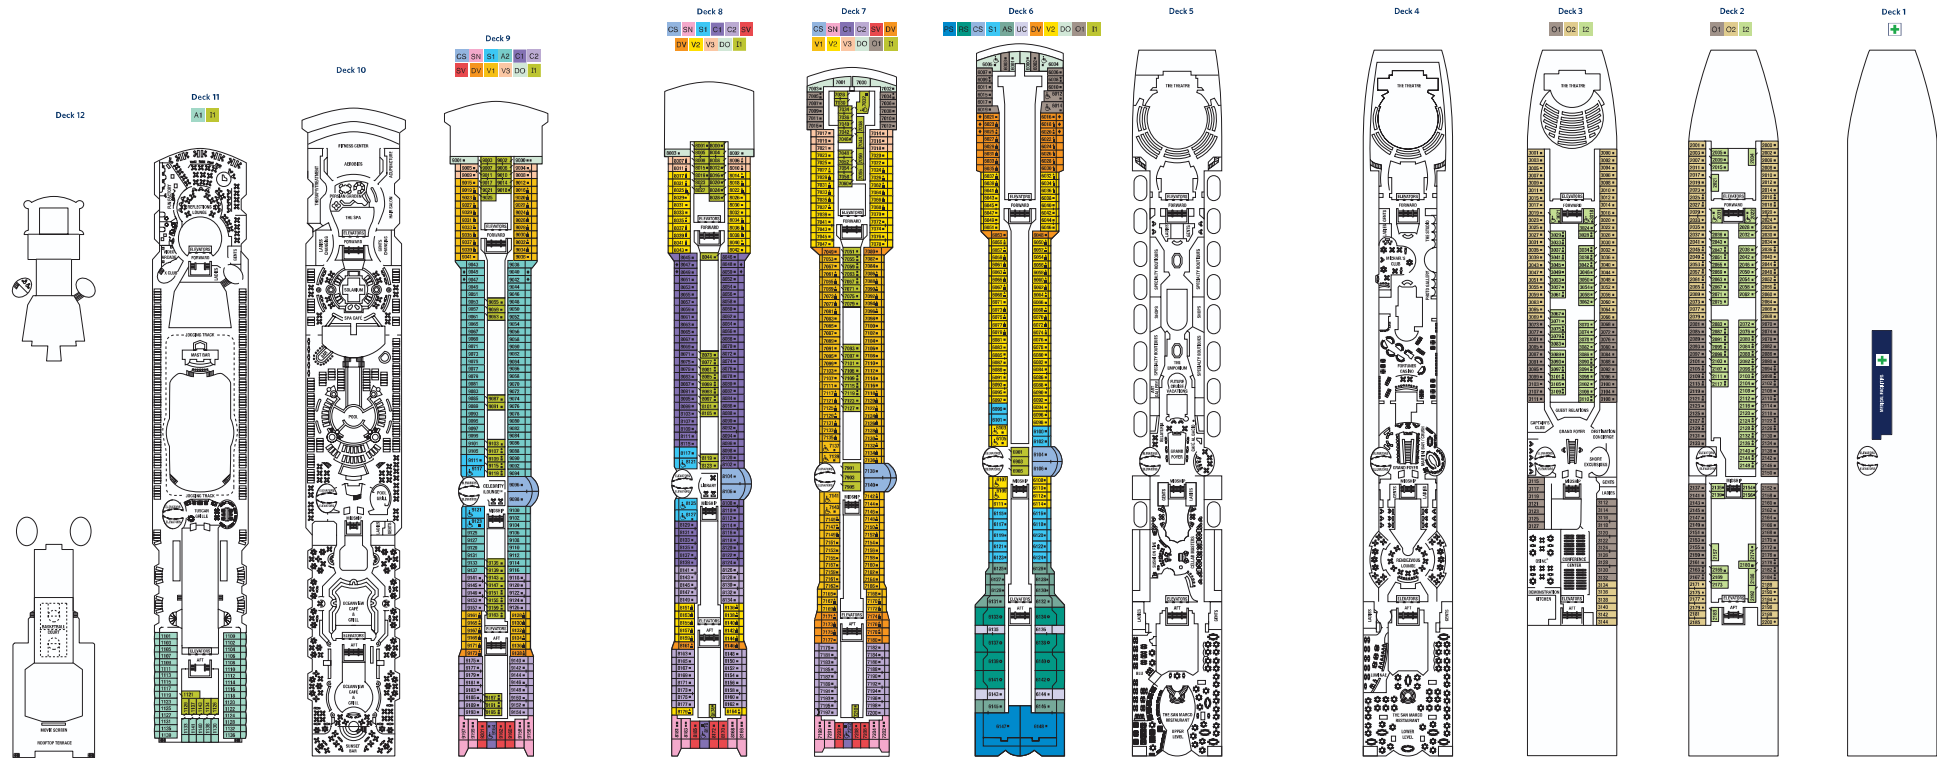

# CELEBRITY CONSTELLATION® DECK PLANS

- PS** Penthouse Suite
- RS** Royal Suite
- CS** Celebrity Suite
- SN** Sunset Suite
- AS** Aqua Sky Suite
- SI** Sky Suite
- A1** Prime AquaClass®
- A2** AquaClass
- UC** Ultra Deluxe Concierge Class
- C1** Prime Concierge Class
- C2** Concierge Class

- SV** Sunset Veranda
- DV** Deluxe Veranda
- V1** Prime Veranda
- V2** Veranda
- V3** Veranda (Partial View)
- DO** Deluxe Ocean View
- O1** Prime Ocean View
- O2** Ocean View
- I1** Prime Inside
- I2** Inside

- ◆ Obstructed View Stateroom
- Single Sofa Bed
- Queen Sofa Bed
- ▲ One Upper Berth
- Two Upper Berths
- ┆ Connecting Staterooms
- ┆ Inside Stateroom Door Location

- ♿ Wheelchair Accessible Stateroom  
Featuring Roll-In Shower
- ⊕ Medical Facility - Deck 1  
Located by Mid-Ship Elevators