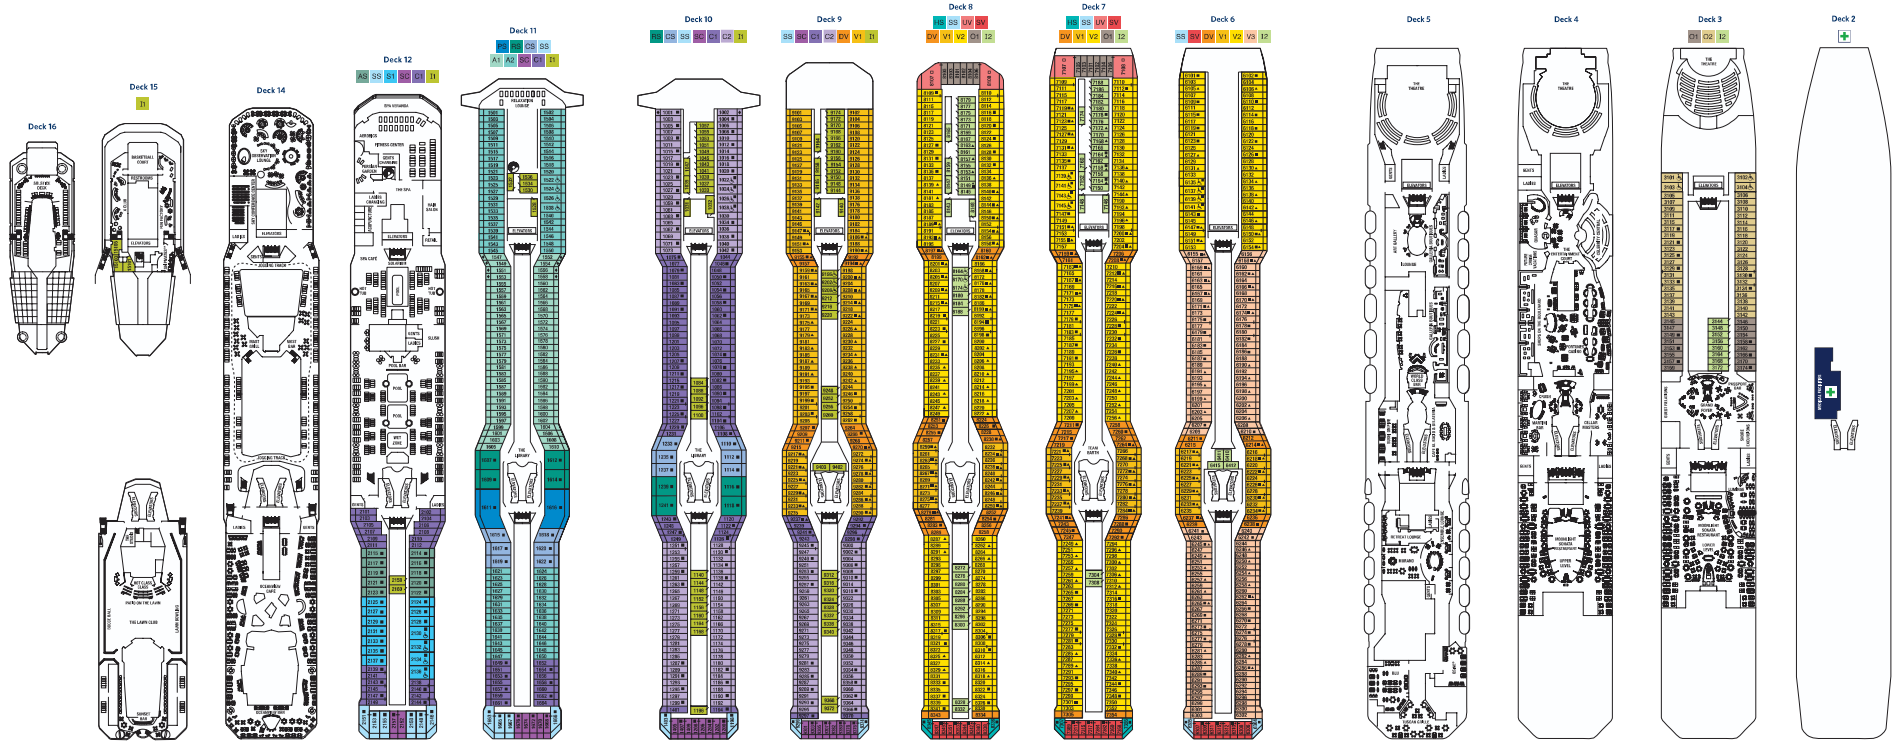

CELEBRITY ECLIPSE® DECK PLANS

- PS Penthouse Suite
- RS Royal Suite
- HS Horizon Suite
- CS Celebrity Suite
- AS Aqua Sky Suite
- SS Sunset Sky Suite
- S1 Sky Suite

- A1 Prime AquaClass®
- A2 AquaClass
- SC Sunset Concierge Class
- C1 Prime Concierge Class
- C2 Concierge Class

- UV Ultra Deluxe Veranda
- SV Sunset Veranda
- DV Deluxe Veranda
- V1 Prime Veranda
- V2 Veranda
- V3 Veranda (Partial View)

- O1 Prime Ocean View
- O2 Ocean View
- I1 Prime Inside
- I2 Inside
- + Medical Facility - Deck 2
Located by Mid-Ship Elevators

- ◆ Obstructed View Stateroom
- Double Sofa Bed
- Single Sofa Bed
- ▲ One Upper Berth
- Connecting Staterooms
- Inside Stateroom Door Location
- ♿ Wheelchair Accessible Stateroom
Featuring Roll-In Shower